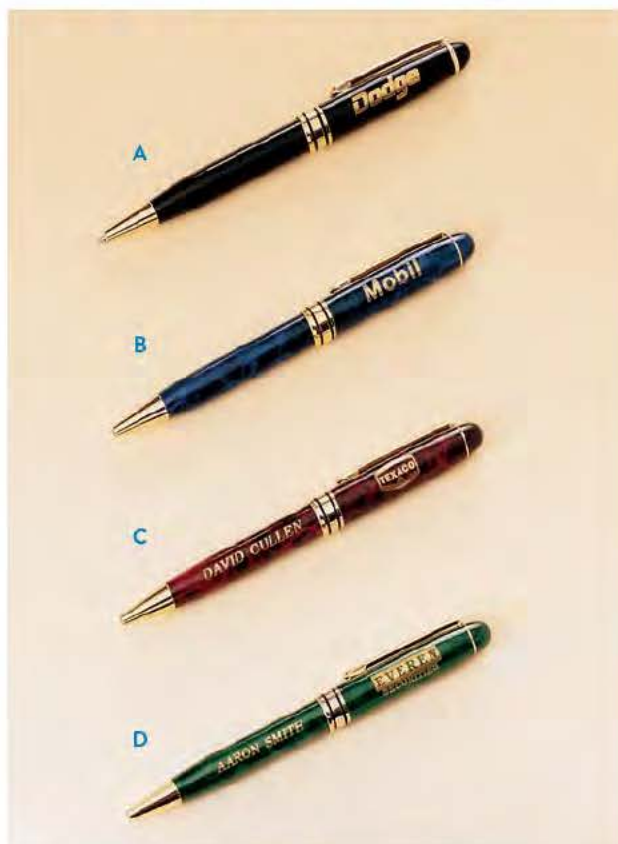

Brass Writing Instruments and Letter Openers

A	PS7160 (Black Pencil)	5.25 inches	$17.25
B	PS6710SA (Blue Marble)	5.25 inches	$16.50
C	PS6720RU (Red Marble)	5.25 inches	$16.50
D	PS6730EM (Green Marble)	5.25 inches	$16.50

MARBLE PENS AND MECHANICAL PENCIL ARE LASER ENGRAVABLE